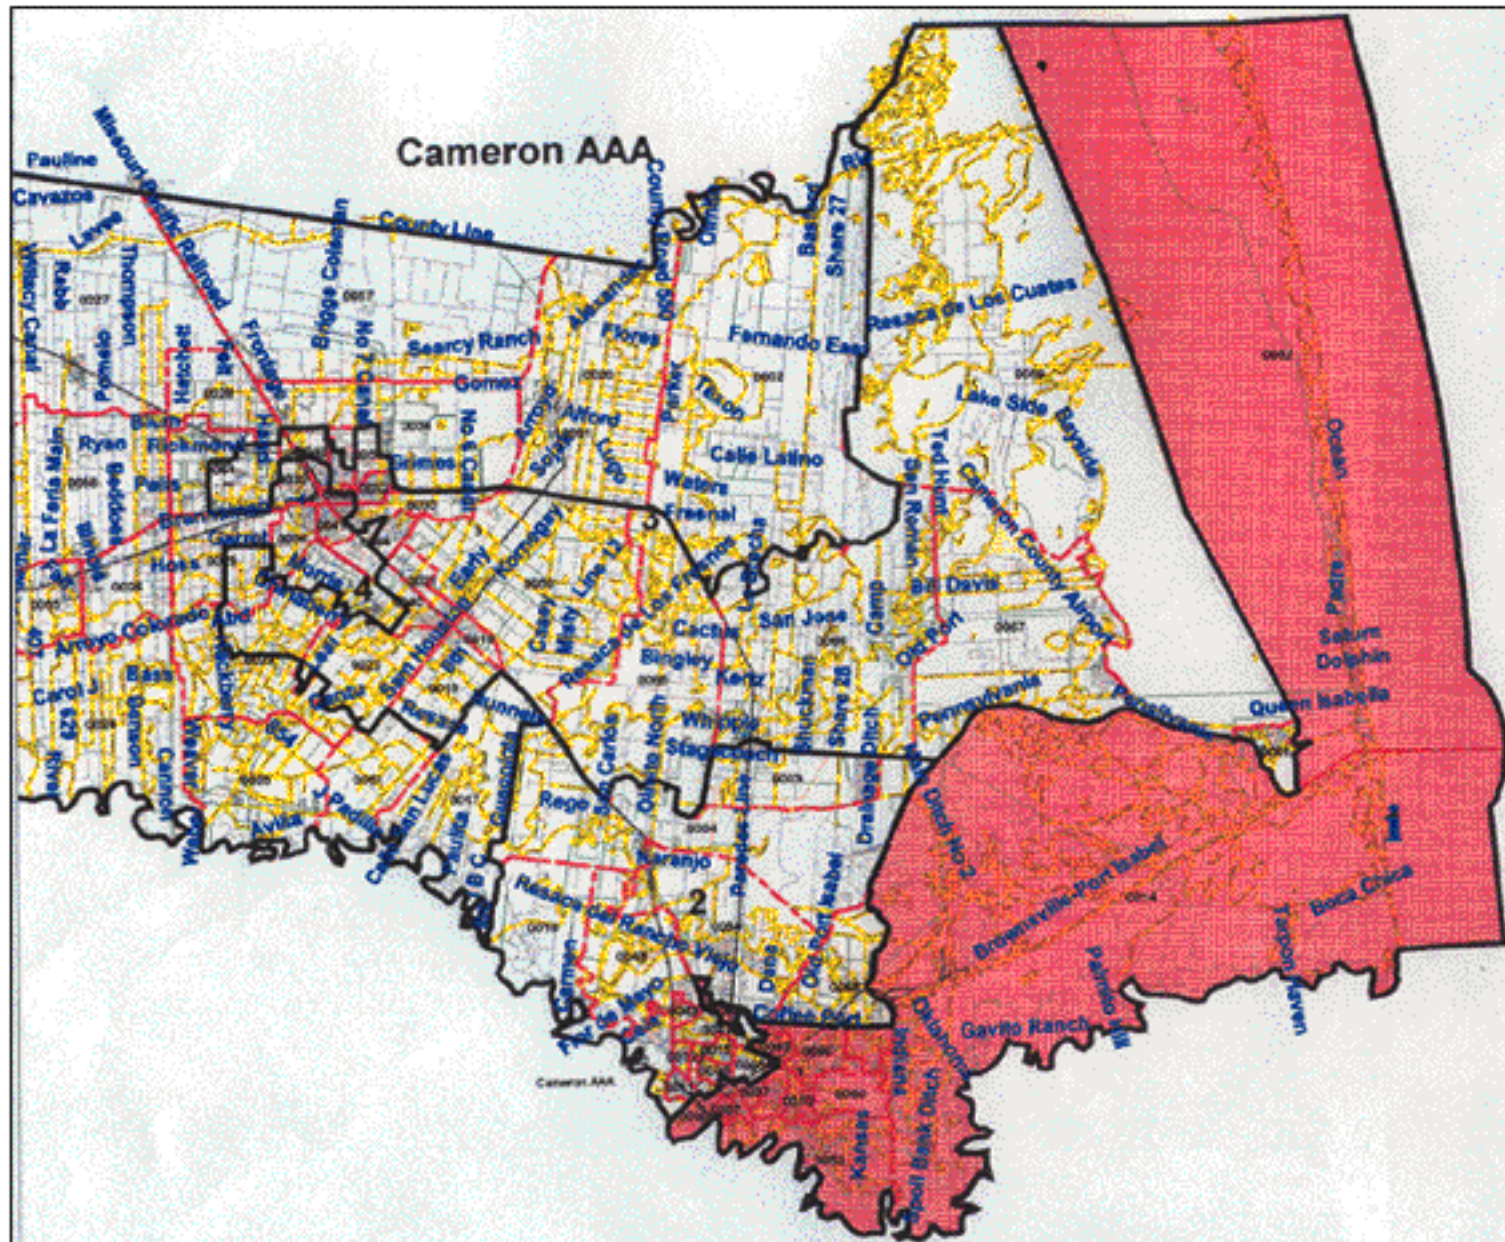

COMMISSIONER Sofia Benavides

Pct. 1 ■

Name	
ID	2
Area	428.53
District	1
Members	1.0
Locked	
Population	86175
White	69773
Black	306
All Races	0
Hispanic Origin	79438
18+_Pop	55868
18+_Wht	45551
18+_Blk	188
H18+_Pop	50383
Ideal Value	83,807
Deviation	2,368
%Deviation	2.83%
%White	90.97%
%Black	0.36
%All Races	0
%Hispanic Origin	92.18%
% 18+_Pop	64.83%
%18+_Wht	81.53%
%18+_Blk	0.34%
%H18+_Pop	90.8%

DISTRICT 1