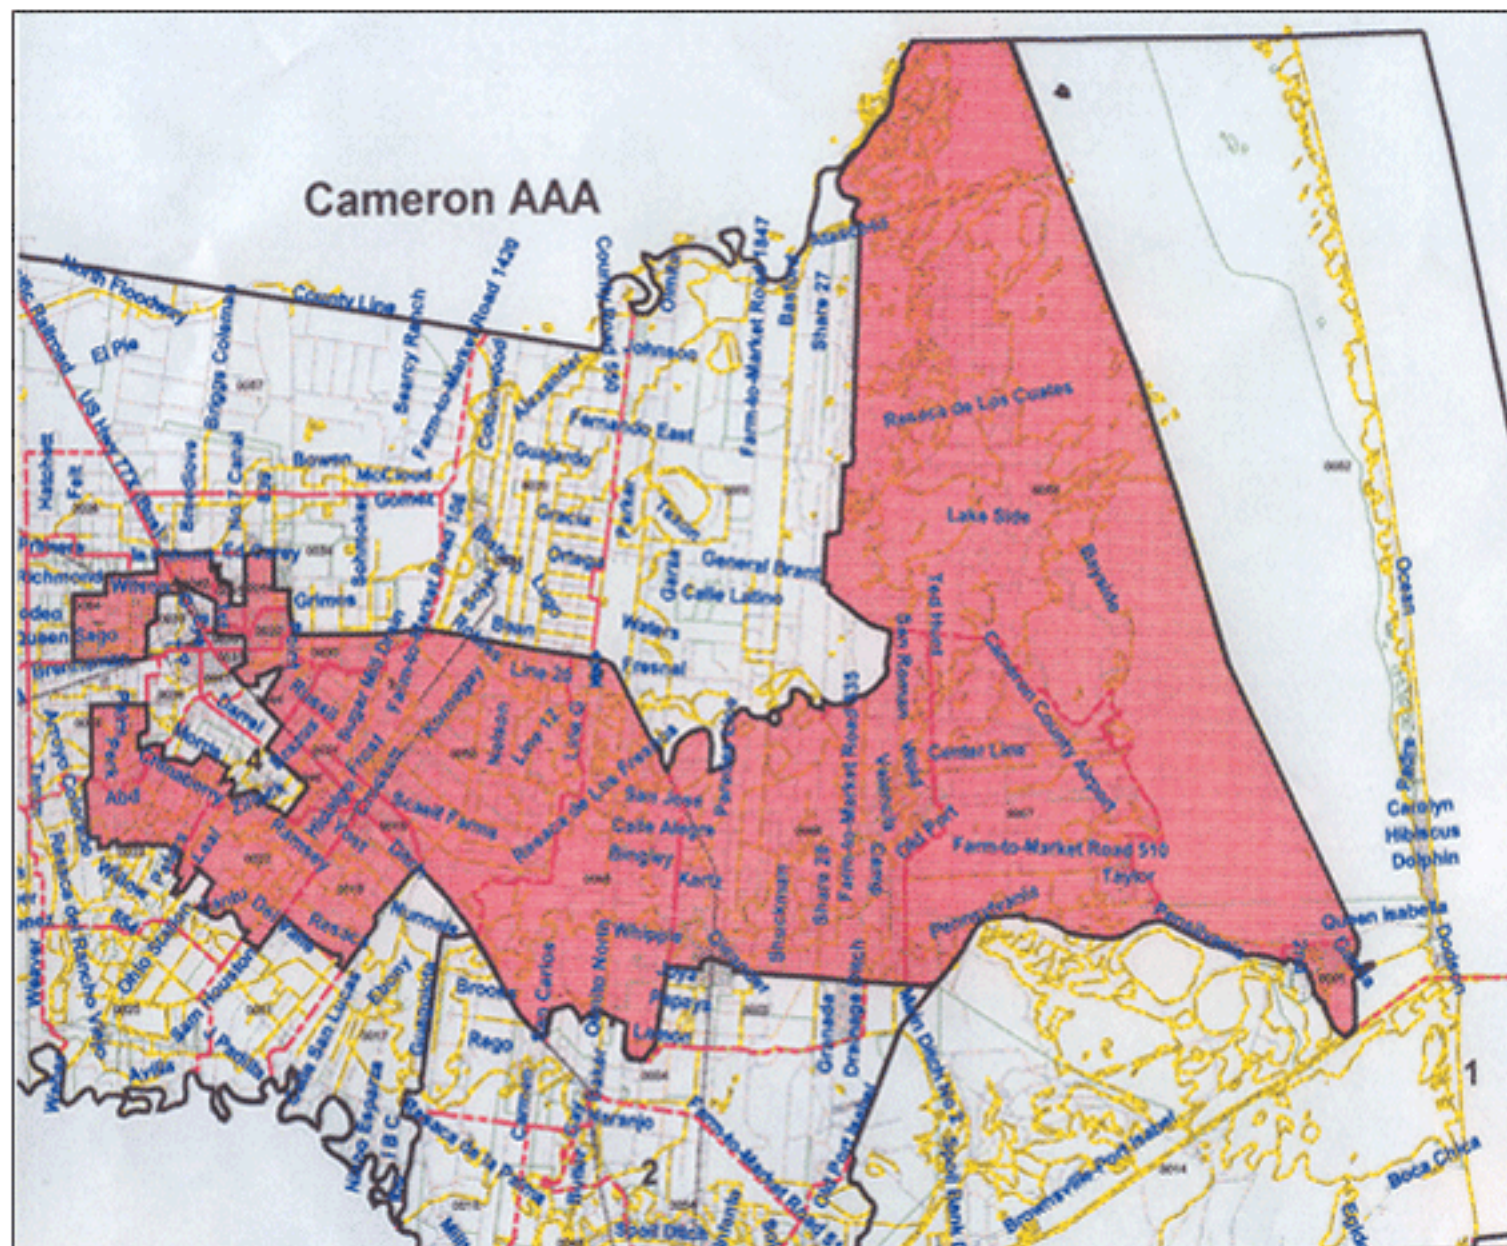

COMMISSIONER DAVID GARZA

Pct. 3 ■

Name	
ID	4
Area	343.75
District	3
Members	1.0
Locked	
Population	81721
White	65745
Black	490
All Races	0
Hispanic Origin	62348
18+_Pop	55007
18+_Wht	45141
18+_Blk	308
H18+_Pop	39085
Ideal Value	83,807
Deviation	-2,086
%Deviation	-2.49%
%White	80.45%
%Black	0.6%
%All Races	0%
%Hispanic Origin	76.29
% 18+_Pop	67.31%
%18+_Wht	82.06%
%18+_Blk	0.56%
%H18+_Pop	71.05%

DISTRICT 3