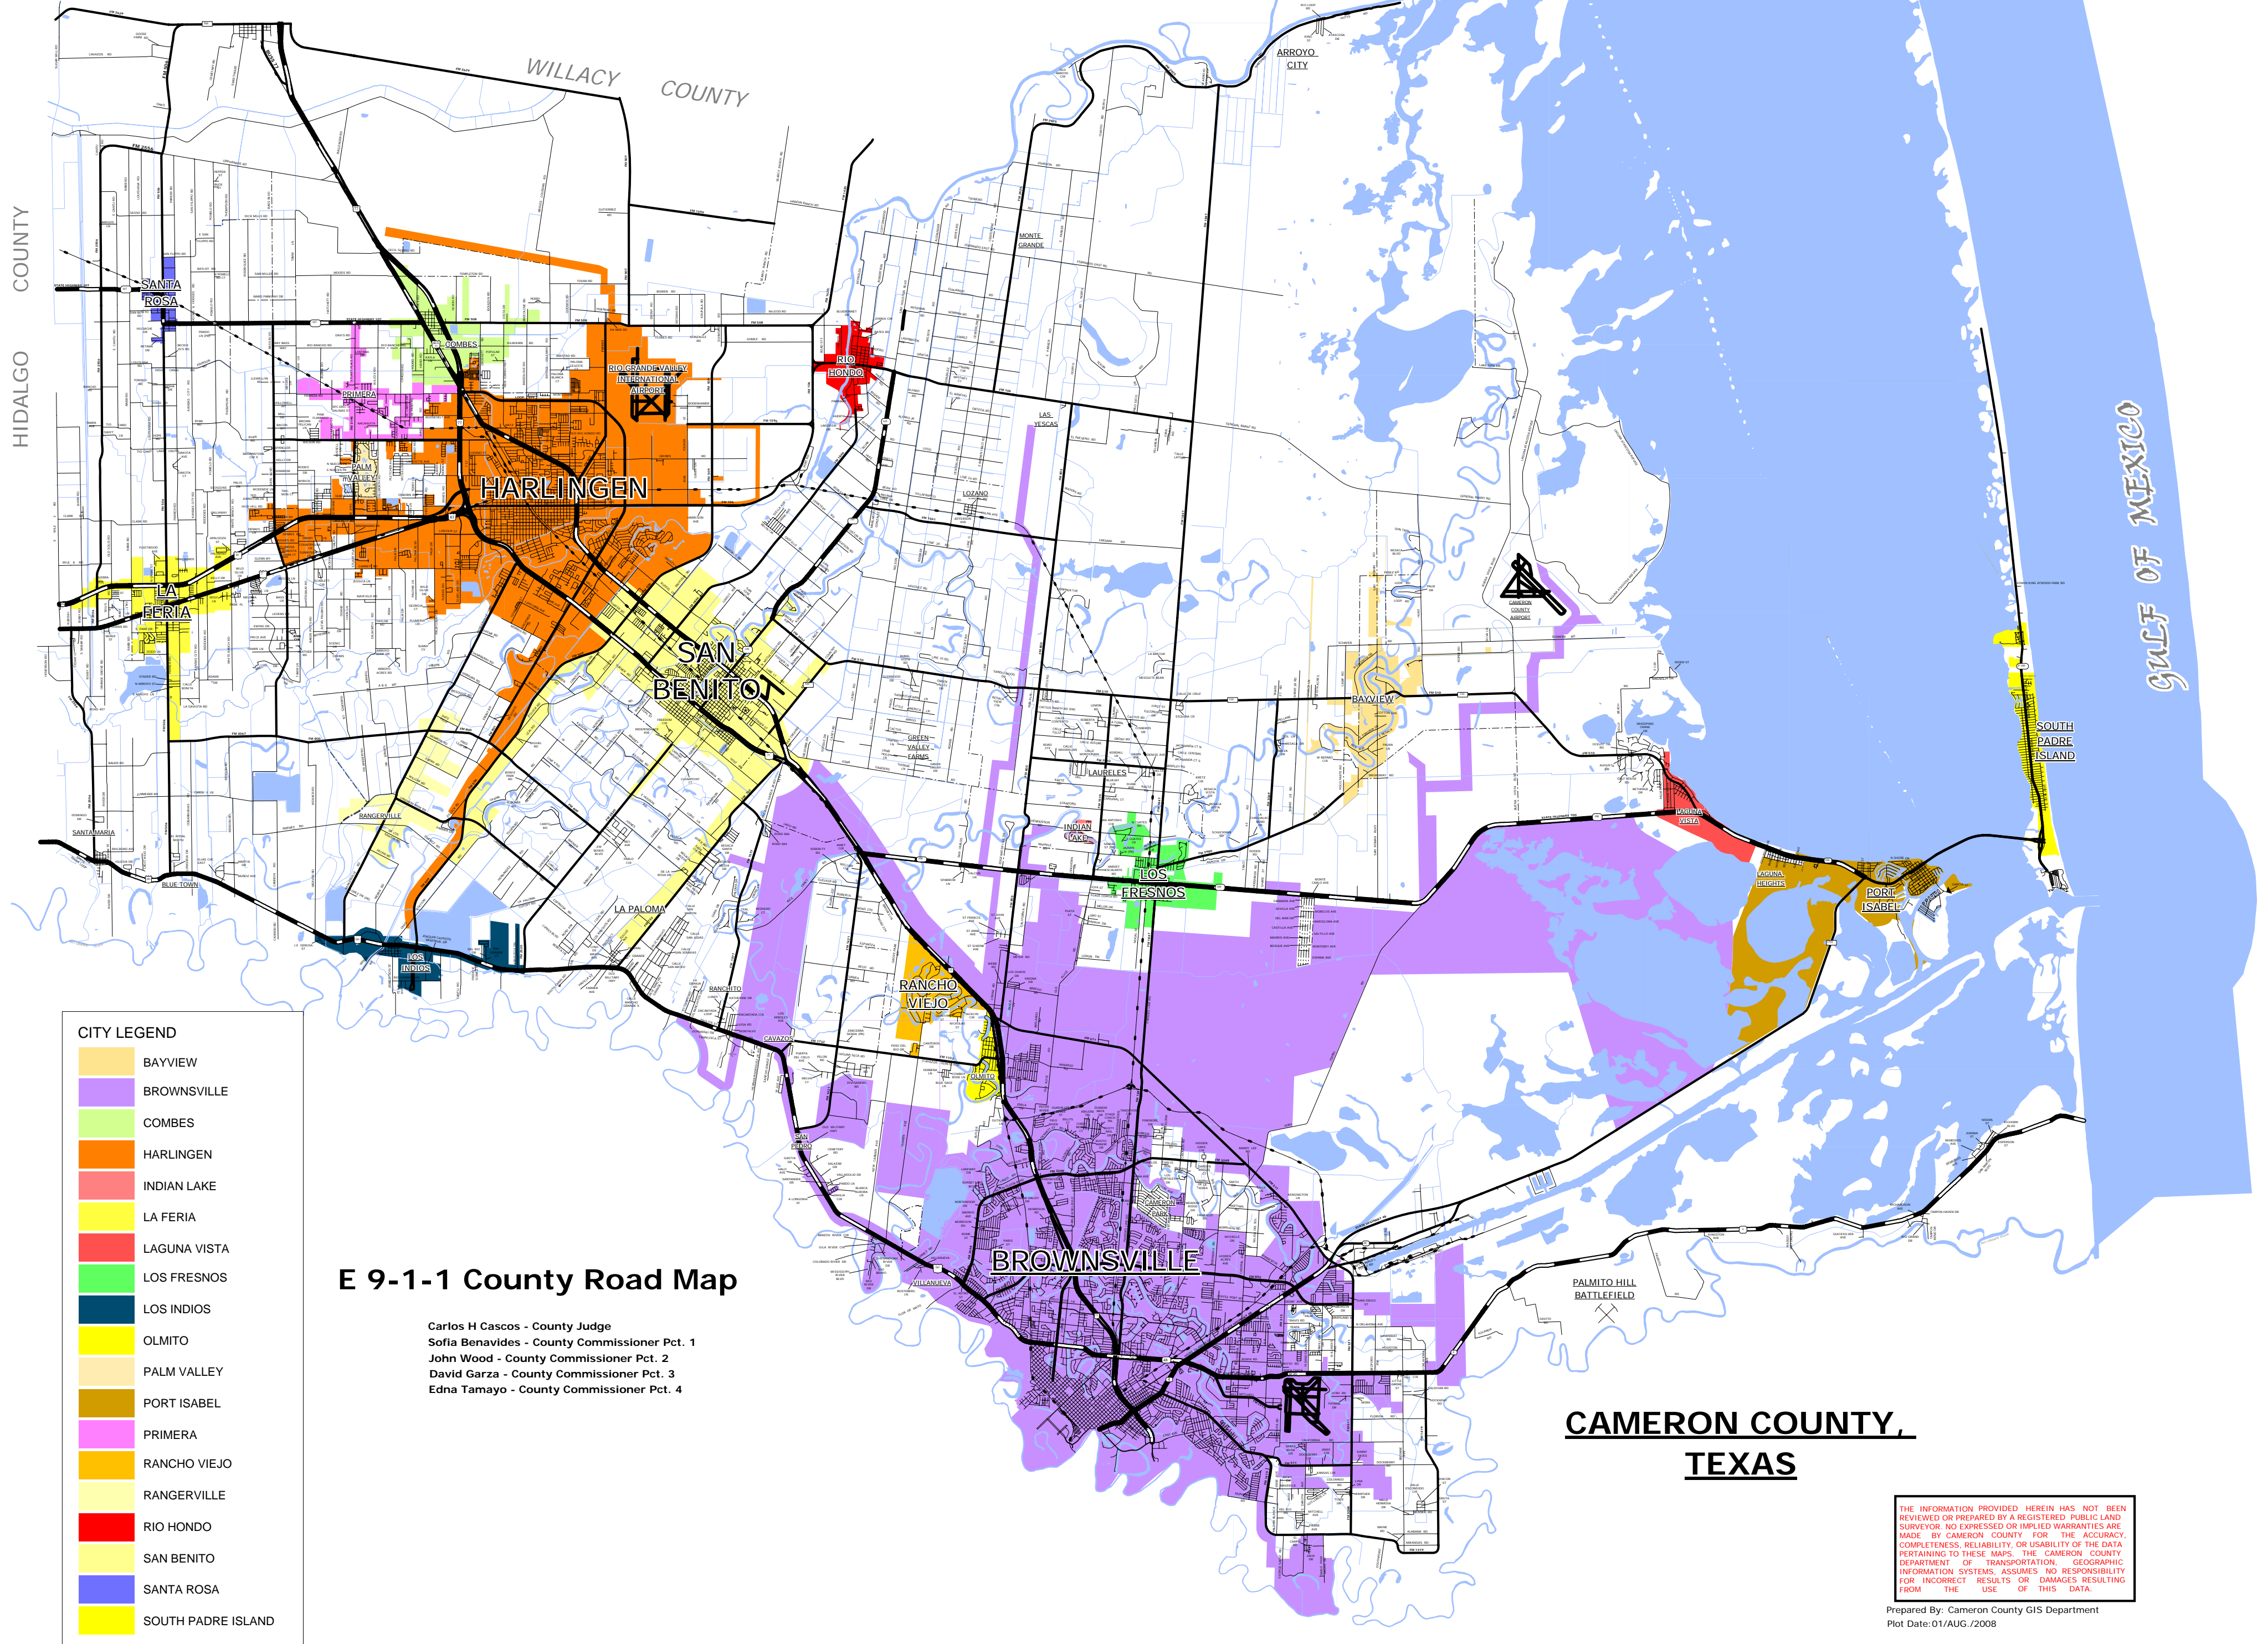

CAMERON COUNTY

CITY LEGEND

[Orange]	BAYVIEW
[Purple]	BROWNSVILLE
[Green]	COMBES
[Orange]	HARLINGEN
[Red]	INDIAN LAKE
[Yellow]	LA FERIA
[Red]	LAGUNA VISTA
[Green]	LOS FRESNOS
[Dark Blue]	LOS INDIOS
[Yellow]	OLMITO
[Light Yellow]	PALM VALLEY
[Yellow]	PORT ISABEL
[Pink]	PRIMERA
[Yellow]	RANCHO VIEJO
[Light Yellow]	RANGERVILLE
[Red]	RIO HONDO
[Light Yellow]	SAN BENITO
[Blue]	SANTA ROSA
[Yellow]	SOUTH PADRE ISLAND

E 9-1-1 County Road Map

Carlos H Cascos - County Judge
Sofia Benavides - County Commissioner Pct. 1
John Wood - County Commissioner Pct. 2
David Garza - County Commissioner Pct. 3
Edna Tamayo - County Commissioner Pct. 4

**CAMERON COUNTY,
TEXAS**

Prepared By: Cameron County GIS Department
Plot Date: 01/AUG./2008