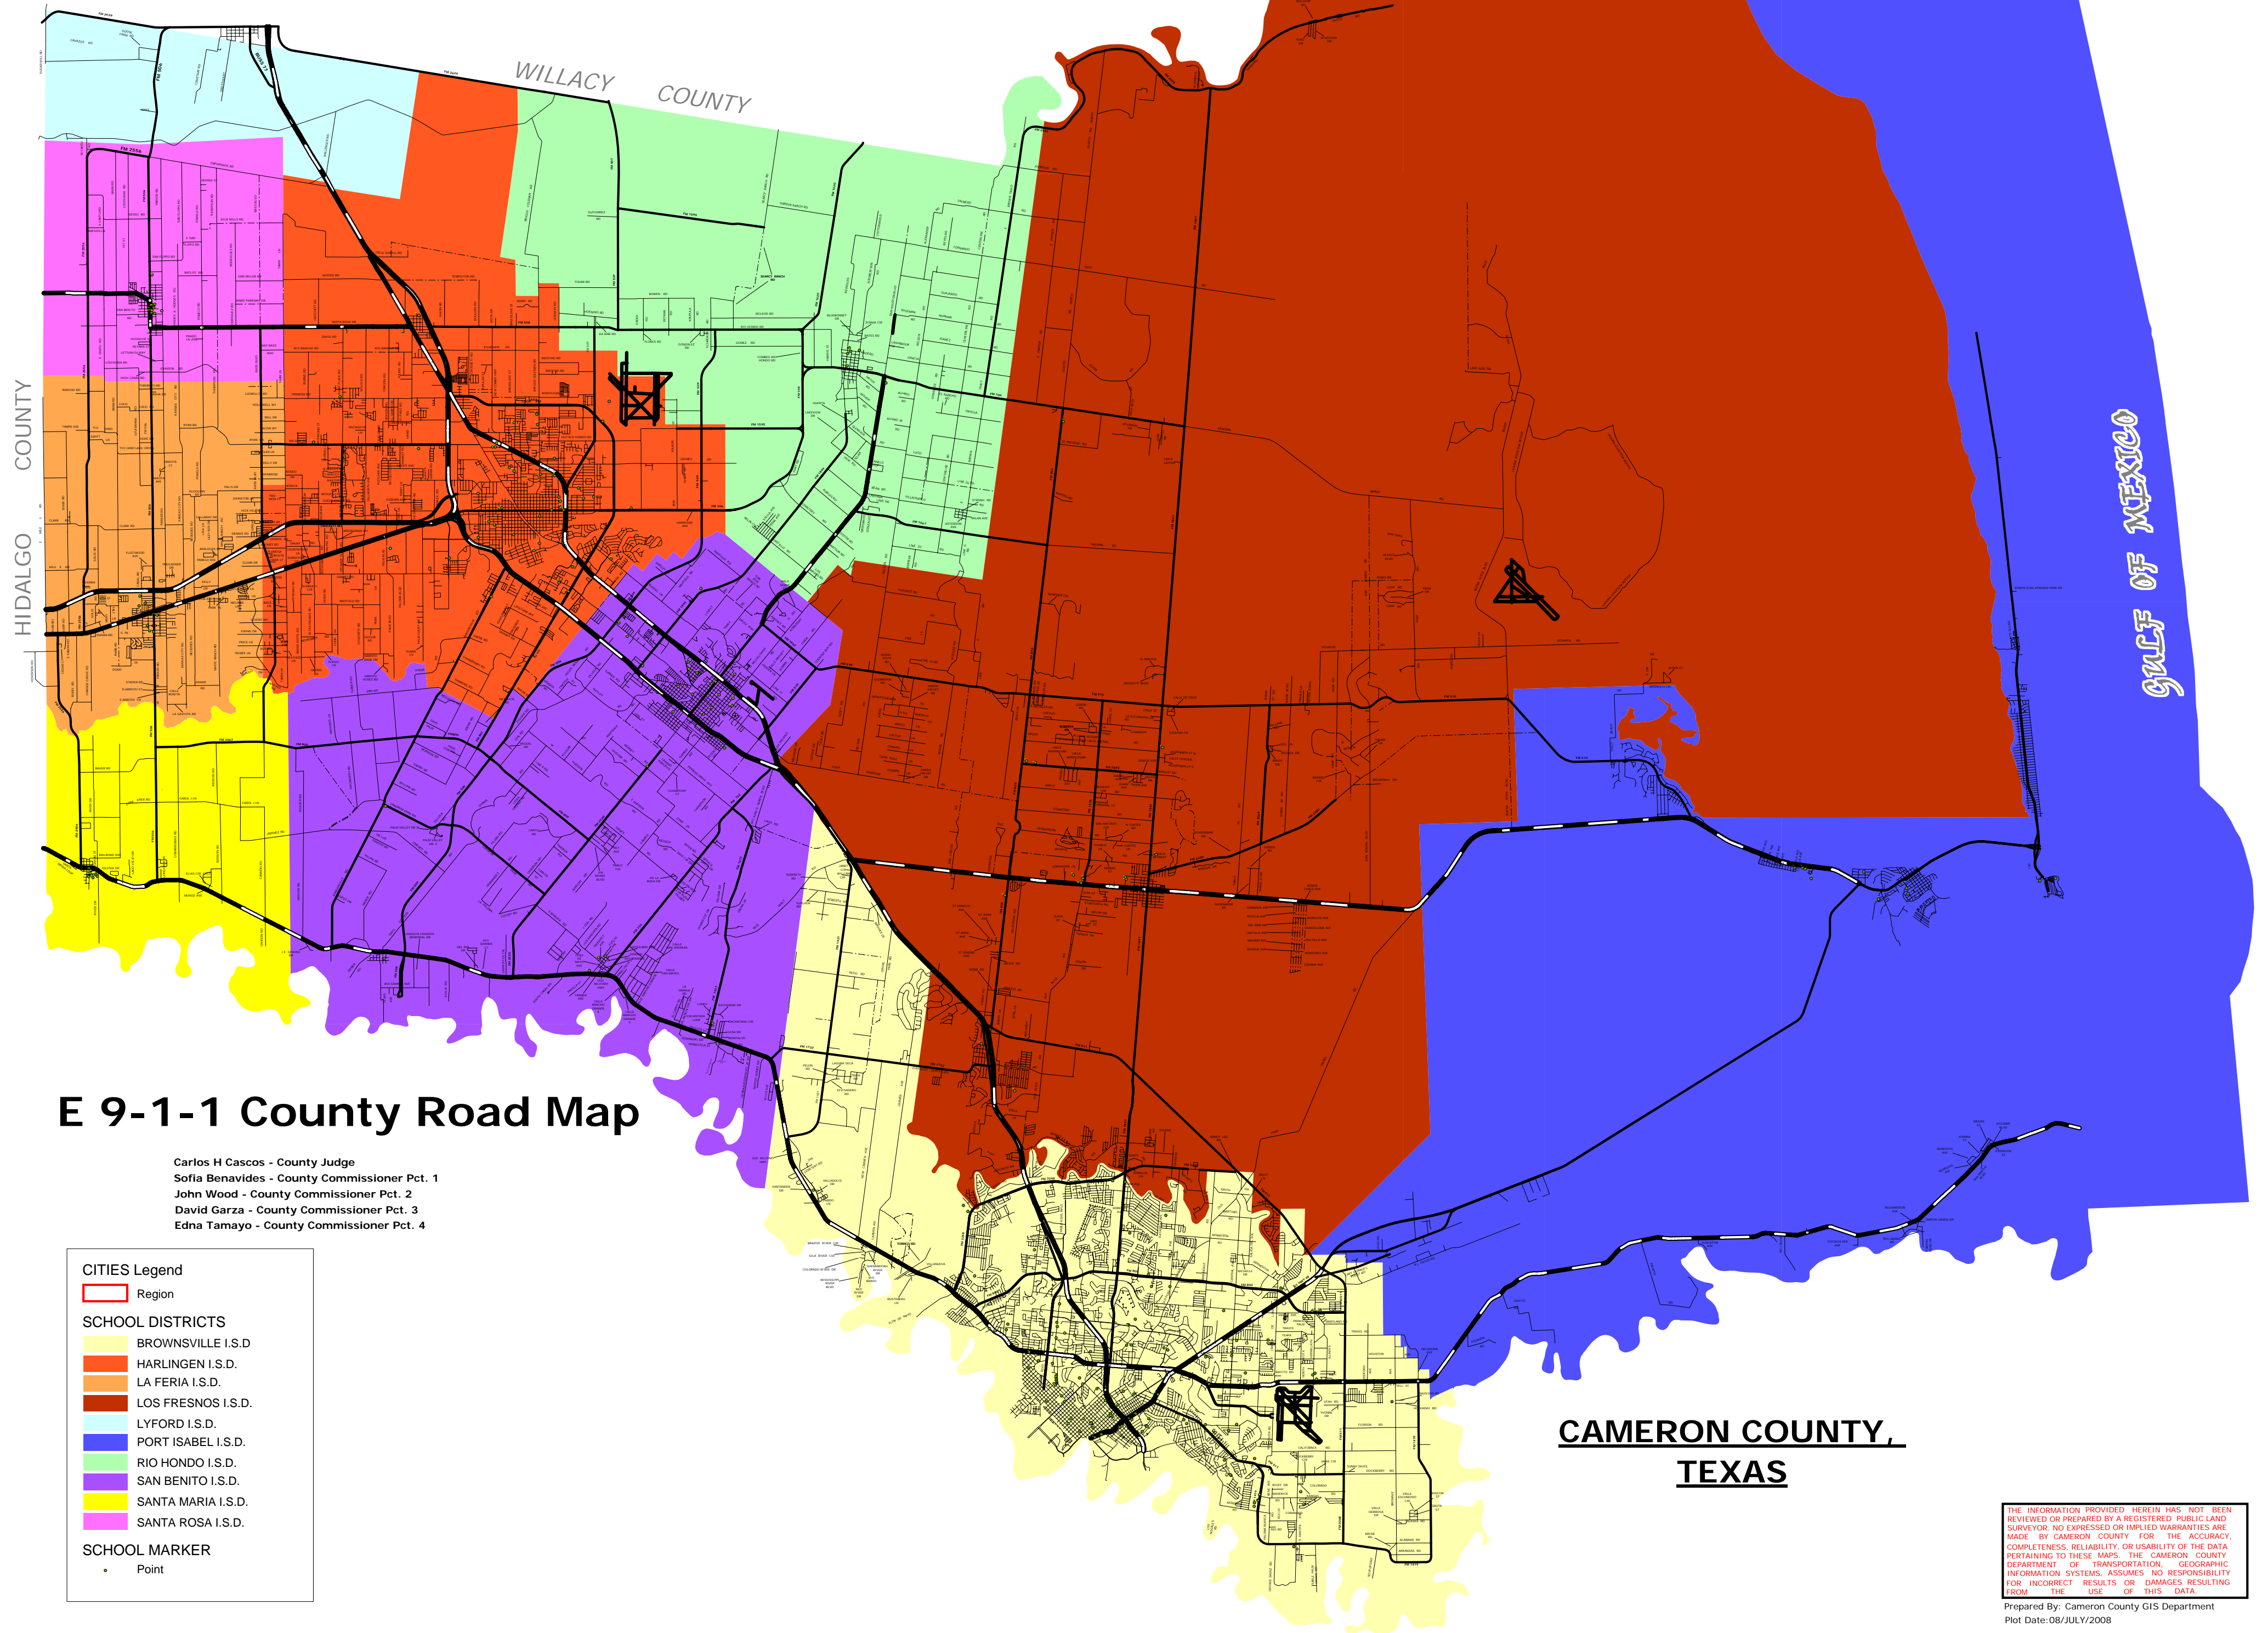

CAMERON COUNTY, TX. SCHOOL ZONES / DISTRICTS

E 9-1-1 County Road Map

Carlos H Cascos - County Judge
Sofía Benavides - County Commissioner Pct. 1
John Wood - County Commissioner Pct. 2
David Garza - County Commissioner Pct. 3
Edna Tamayo - County Commissioner Pct. 4

1. **CITIES Legend**
2. Region
3. **SCHOOL DISTRICTS**
4. BROWNSVILLE I.S.D.
   - HARLINGEN I.S.D.
   - LA FERIA I.S.D.
   - LOS FRESNOS I.S.D.
   - LYFORD I.S.D.
   - PORT ISABEL I.S.D.
   - RIO HONDO I.S.D.
   - SAN BENITO I.S.D.
   - SANTA MARIA I.S.D.
   - SANTA ROSA I.S.D.
5. **SCHOOL MARKER**
6. Point

**CAMERON COUNTY,
TEXAS**